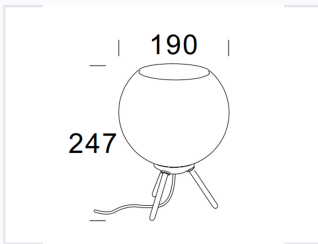

Amber Glass Shade Desk Lamp with Tripod Base

This decorative desk lamp features a spherical, amber-tinted glass shade and a black metal tripod base. The E27 socket allows for easy bulb replacement and customized lighting.

ADDITIONAL IMAGES

Product Overview

Design and Functionality

This decorative desk lamp features a distinctive spherical, amber-tinted glass shade that provides warm ambient lighting. Supported by a sturdy tripod base constructed from black metal with gold-colored accents, it blends modern and retro aesthetics seamlessly. Its compact design makes it an ideal lighting solution for desks, bedside tables, or small workspaces.

Technical Specifications

Bulb Socket Type	E27
Control	Inline on-off switch on cable
Power Source	Standard AC Power

Dimensions

Width	190 mm
Height	247 mm

Design Features

Material Composition

- Amber-tinted glass
- Black metal
- Gold-colored accents