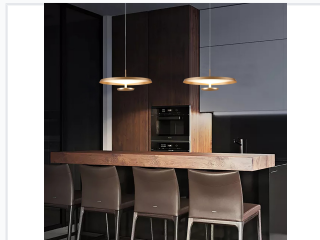

ADDITIONAL IMAGES