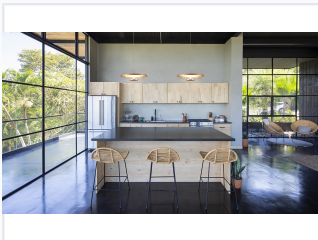

ADDITIONAL IMAGES