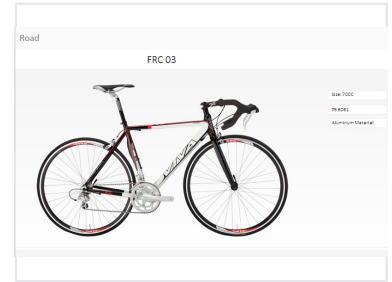

Aluminum Frame Road Bicycle

This road bicycle features a lightweight aluminum frame constructed from T6 6061 alloy. Designed for performance and endurance, this bike is equipped with 700C wheels for optimal speed and handling on paved surfaces.

Product Overview

Performance Road Bicycle

This road bicycle features a lightweight, durable aluminum frame designed for both speed and endurance. Equipped with a high-quality drivetrain and reliable components, it offers a smooth and responsive riding experience on paved surfaces. The 700C wheelset ensures optimal handling, making it an excellent choice for competitive cycling or recreational road riding.

Frame & Fork

Frame Material	700C Alloy
Fork	Alloy

Drivetrain & Components

Drivetrain Components

Component	Model/Spec
Chainwheel	50x34T
Front Derailleur	Sora
Rear Derailleur	Sora
Shifter	Sora
Freewheel	Sora
Brake	Sora

Wheels & Tires

Tire Size	700C x 23C
Rim Model	Alex Rims DA-13

Cockpit

Cockpit Components	Zoom Handlebar, Zoom Stem, Velo Saddle
--------------------	--