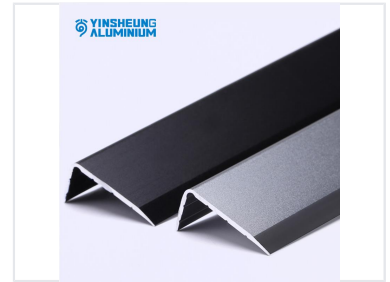

Aluminum Decorative Profile for Courtyard Entrance

This decorative aluminum profile is designed for courtyard entrances and other decorative applications. The high-quality aluminum ensures durability and adds a modern, elegant touch to any space.

ADDITIONAL IMAGES

Product Overview

Premium Aluminum Decorative Profiles

These high-quality 6063 aluminum profiles are specifically designed for courtyard entrances and diverse architectural decorative applications. Combining structural support with a sleek, modern aesthetic, they offer a lightweight yet durable solution for both residential and commercial projects. Engineered for long-lasting performance, these profiles are resistant to corrosion and weathering, ensuring they maintain their elegant appearance in both indoor and outdoor environments.