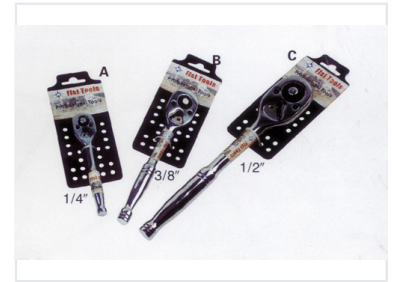

Air Conditioner

This air conditioner provides efficient cooling. It is designed to maintain a comfortable temperature in indoor environments.

Product Overview

Professional Socket Wrench Set

This professional-grade ratchet socket wrench set is engineered for durability and precision in demanding environments. Featuring three versatile drive sizes—1/4 inch, 3/8 inch, and 1/2 inch—it is designed to handle a wide range of automotive, construction, and maintenance tasks. The durable chrome finish ensures long-lasting performance, while the ergonomic handle design provides superior grip and control for efficient torque application.

Technical Specifications

Drive Sizes

- 1/4 inch
- 3/8 inch
- 1/2 inch

Finish

Chrome

Key Features

Design Benefits

Smooth Operation • Efficient Torque • Enhanced Grip