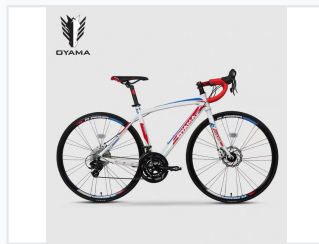

# Adult 700C 21-Speed Road Bicycle

This adult road bicycle features a lightweight frame and a 21-speed drivetrain. The 700C wheels provide a smooth and efficient ride.

## ADDITIONAL IMAGES

### High-Performance 21-Speed Road Bicycle

This 700C road bicycle is engineered for adult riders seeking a blend of speed, agility, and versatility. Featuring a durable alloy frame and a 21-speed drivetrain, this bike is designed to handle various terrains with ease. Its professional-grade construction ensures a smooth and efficient riding experience, making it an ideal choice for both commuting and fitness cycling.

## Technical Specifications

Wheel Size	700C
Drivetrain	21 Speeds
Frame Material	Alloy
Braking System	Disc Brakes