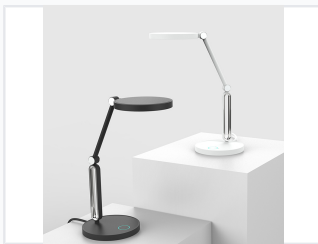

Adjustable WiFi LED Desk Lamp

This LED desk lamp features adjustable arms and a circular lamp head for focused illumination. Its adjustable design allows for customized lighting angles, making it suitable for various tasks.

ADDITIONAL IMAGES

Product Overview

Professional Eye-Protecting Lighting

This advanced LED desk lamp combines a modern, adjustable design with high-performance eye-protection technology. Featuring AA-grade illumination and zero blue light hazards, it is engineered to reduce eye strain during long hours of work or study. With integrated Wi-Fi connectivity, users can easily control brightness and settings through an app, ensuring optimal lighting for any professional environment.

Technical Specifications

Ingress Protection

IP50

Rated Power	20 W
Input Voltage	100-240V AC
LED Quantity	88
Operating Temperature	-10 to +40 °C

Design and Functionality

Articulation Angles

Joint	Rotation Angle
Upper Axis	120
Middle Axis	90
Lower Axis	90