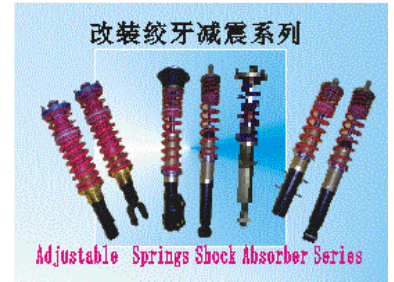

Adjustable Vehicle Shock Absorber

These adjustable shock absorbers enhance vehicle handling and ride comfort. They feature adjustable damping and ride height for precise tuning to suit various driving conditions.

Overview

High-Performance Suspension Solution

The Adjustable Spring Shock Absorber Series is engineered for automotive enthusiasts seeking superior handling and ride comfort. These shock absorbers feature precise damping and ride height adjustability, allowing for custom tuning to match specific driving conditions. Built with durable, high-quality materials, this series ensures long-lasting performance and reliability for demanding suspension applications.