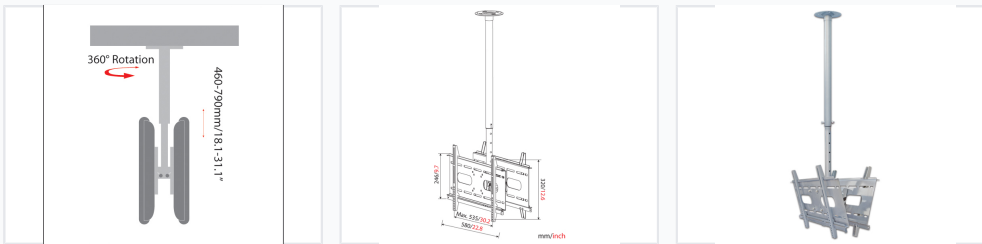

Adjustable Telescopic TV Ceiling Mount

This adjustable TV ceiling mount is made from high gauge cold rolled steel. It features adjustable length and tilt, with an optional security lock.

Adjustment knob locks tilt setting in place and allows continuous adjustment

ADDITIONAL IMAGES

Overview

Professional Telescopic TV Ceiling Mount

This adjustable telescopic ceiling mount is engineered for screens ranging from 23" to 37", providing a secure and versatile solution for commercial or residential installations. Constructed from high-gauge cold-rolled steel, it features a toolless tilt mechanism and 360° rotation for optimal viewing angles. The integrated cable management and optional security lock make it an ideal choice for public spaces where both aesthetics and theft prevention are priorities.

Key Performance Metrics

Key Performance Metrics

56 kg

Max Load Capacity

360 °

Rotation Range

806 mm

Max Extension

Technical Specifications

Screen Size Compatibility	23" - 37"
Max VESA Pattern	500 × 300 mm
Material	High gauge cold rolled steel

Adjustability

Tilt Range	-10° to +5°
Adjustable Length	477mm - 806mm
Adjustment Features	Toolless Tilt, 360° Rotation, Telescopic Height Adjustment, Lockable Tilt Setting