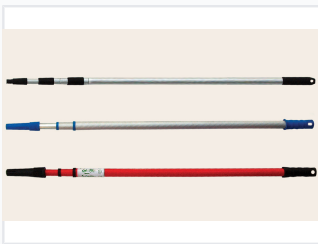

# Adjustable Telescopic Extension Pole

Adjustable telescopic extension poles are designed for painting, cleaning, or window washing applications. Constructed from durable materials like aluminum, they feature adjustable lengths, secure locking mechanisms, and ergonomic handles.

## ADDITIONAL IMAGES

### Professional Telescopic Extension Poles

These adjustable telescopic extension poles are engineered for versatility in professional painting, cleaning, and window washing applications. Constructed from durable materials like aluminum, they offer a reliable balance of strength and lightweight handling. Each unit features secure locking mechanisms to maintain precise lengths and ergonomic handles to ensure operator comfort and control during extended use.

## Technical Specifications

Primary Material	Aluminum
End Attachment	Threaded end for brushes and rollers
Key Features	Adjustable Length, Ergonomic Handle, Secure Locking Mechanism, Multi-Section Design