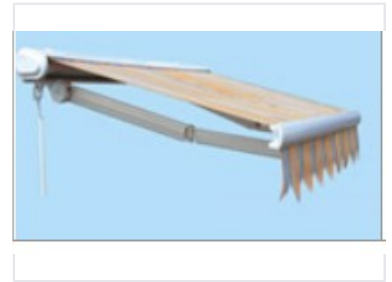

Adjustable Retractable Patio Awning

This retractable awning provides adjustable shade and protection from the elements. It features a durable frame and weather-resistant fabric, easily extending and retracting to suit your needs.

Product Overview

Professional Grade Retractable Patio Awning

This retractable patio awning provides a versatile solution for adjustable shade and protection from the elements. Designed with a focus on durability, it features a robust frame paired with weather-resistant fabric to withstand outdoor conditions. It is an ideal choice for enhancing patios, decks, and balconies, offering a comfortable and functional outdoor living space with easy installation and long-lasting performance.

Technical Specifications

Key Features

- Adjustable shading system
- Durable frame construction
- Weather-resistant fabric
- Simple installation process