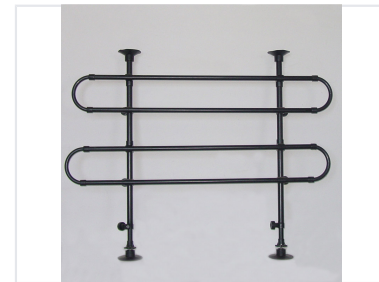

# Adjustable Pet Barrier for Car Cargo Area

This adjustable pet barrier is designed to keep pets safely contained in the cargo area of a vehicle. Constructed from durable tubular steel with a black finish, the barrier features adjustable height and width to fit various vehicle models.

### Versatile Cargo Area Protection

This adjustable pet barrier is designed to keep pets safely contained within the vehicle's cargo area, preventing driver distraction and enhancing travel safety. Constructed from durable tubular steel with a sleek black finish, it offers a robust solution for pet owners. The tool-free pressure-mount system ensures easy installation and removal while protecting the vehicle's interior with integrated rubber feet.