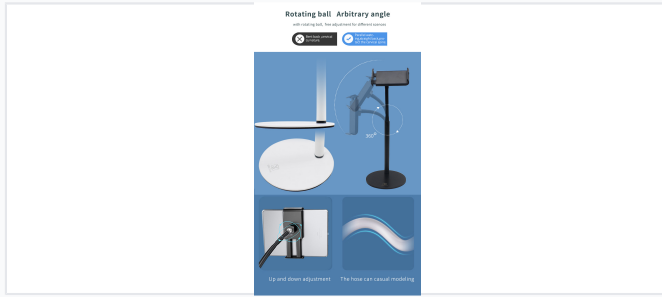

Key Features

360-degree rotation and adjustable ball joint for flexible positioning.