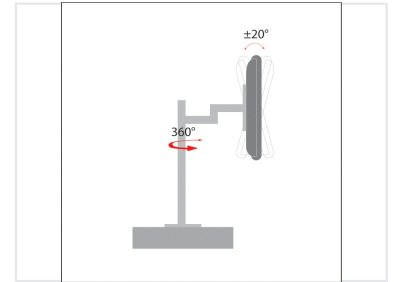

# Adjustable LCD Monitor Desk and Wall Mount

This LCD monitor mount features both desk and wall installation options. Constructed from aluminum and steel, it offers height adjustability, tilt without tools, a C-clamp tightening screw, cable management, and a universal hardware pack.

### Versatile Display Solution

This adjustable LCD monitor mount provides a flexible, ergonomic solution for both desk and wall installations. Constructed from durable aluminum and steel, it supports screen sizes from 13 to 27 inches while offering tilt and swivel adjustments for optimal viewing. Designed for professional environments, it includes a cable management system and a universal hardware pack for seamless integration.