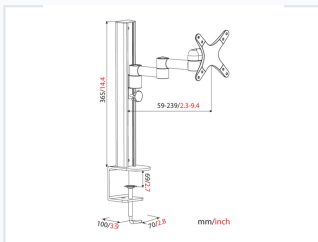

ADDITIONAL IMAGES

Overview

Versatile Display Solution

This adjustable LCD monitor mount provides a flexible, ergonomic solution for both desk and wall installations. Constructed from durable aluminum and steel, it supports screen sizes from 13 to 27 inches while offering tilt and swivel adjustments for optimal viewing. Designed for professional environments, it includes a cable management system and a universal hardware pack for seamless integration.

Technical Specifications

Maximum Load

10 kg

Desk Mount

15 kg

Wall Mount

Adjustment Range

Feature	Range
Tilt	±20°
Swivel	360°
Distance to column	59-239mm

Compatible Screen Size 13" - 27"

VESA Compatibility 75, 100

Construction & Design

Available Finishes

Powder Coat Silver • Black

Materials Aluminum, Steel