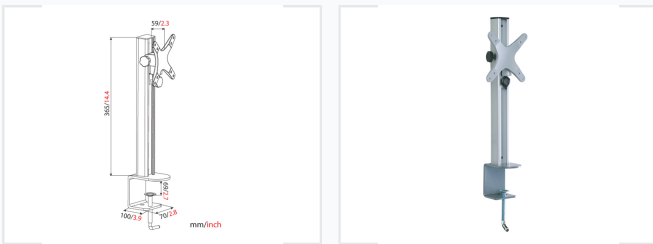

ADDITIONAL IMAGES

Product Overview

Versatile Monitor Mounting Solution

This adjustable LCD monitor mount is engineered for both desk and wall installation, offering exceptional flexibility for professional workspaces. Constructed from durable aluminum and steel, it supports monitors ranging from 13 to 27 inches. With integrated tilt, swivel, and height adjustment capabilities, this mount helps improve ergonomic comfort and desk organization through its built-in cable management system.

Technical Specifications

Max Load Capacity

10 kg

Desk Mount

15 kg

Wall Mount

Compatible Screen Size	13" - 27"
VESA Patterns	75x75, 100x100
Tilt Adjustment	±20°
Swivel Range	270°
Material	Aluminum and Steel