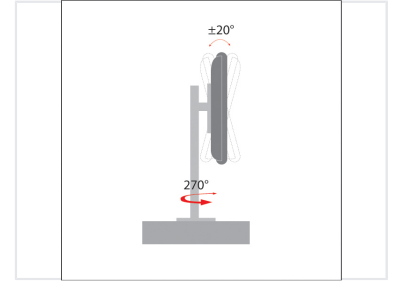

# Adjustable LCD Monitor Desk and Wall Mount

This LCD monitor mount features aluminum and steel construction for durability. It offers height adjustability, tool-free tilt, and both desk and wall installation options.

### Versatile Monitor Mounting Solution

This adjustable LCD monitor mount is engineered for both desk and wall installation, offering exceptional flexibility for professional workspaces. Constructed from durable aluminum and steel, it supports monitors ranging from 13 to 27 inches. With integrated tilt, swivel, and height adjustment capabilities, this mount helps improve ergonomic comfort and desk organization through its built-in cable management system.

### Max Load Capacity

**10 kg**

Desk Mount

**15 kg**

Wall Mount

Compatible Screen Size	13" - 27"
VESA Patterns	75x75, 100x100
Tilt Adjustment	±20°
Swivel Range	270°
Material	Aluminum and Steel