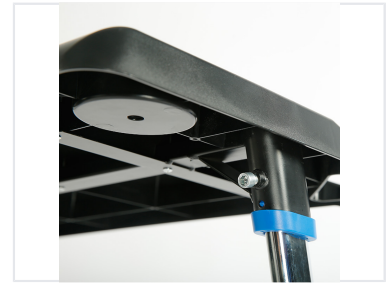

Adjustable Height Mobile Laptop Desk

This adjustable height mobile laptop desk features a black tabletop and steel frame. It is equipped with rolling casters for easy mobility and includes a cup holder.

ADDITIONAL IMAGES

Overview

Ergonomic Mobile Workstation

This adjustable height mobile laptop desk is designed for versatile use in professional and home office environments. It features a durable steel frame and a textured tabletop, ensuring stability and ease of use. With integrated features like a cup holder and tablet slot, this desk provides a convenient and ergonomic solution for mobile computing needs.

Design & Build

Frame Material	Steel
Surface Finish	Textured
Mobility Features	Rolling Casters, Mobile

Functional Features

Integrated Accessories

- Cup holder
- Tablet slot

Edge Design

Rounded Edges

Height Adjustment