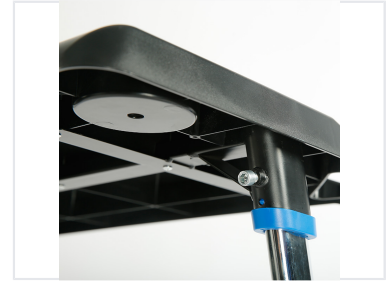

Adjustable Height Mobile Laptop Desk

This adjustable height mobile laptop desk features a tilting top and rolling casters. It serves as a portable workstation or presentation platform.

ADDITIONAL IMAGES

Product Overview

Versatile Mobile Workstation

This adjustable height mobile laptop desk offers a flexible solution for modern workspaces, serving as an ideal portable workstation or presentation platform. Designed for both functionality and convenience, it features a tilting top surface and smooth-rolling casters for effortless mobility. The sturdy construction includes a reinforced frame and specialized slots for tablets and beverages, making it a reliable choice for professional environments.

Design & Construction

Materials	Chrome-plated metal, Reinforced plastic, Textured surface
Frame Design	Reinforced grid structure underneath the table top
Adjustment Mechanism	Bolt secured with blue plastic height adjustment collar

Features

Integrated Accessories

- Cup holder
- Tablet/Phone slot
- Tilting top surface
- Rolling casters

Portability

Foldable legs • Mobile • Portable