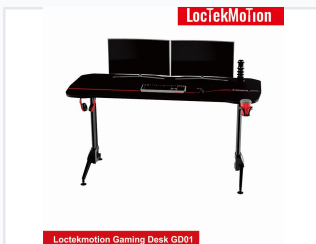

Adjustable Height Gaming Desk with Mouse Pad

This gaming desk features mechanically adjustable height and a full desktop waterproof mouse pad. A headphone hook and cup holder are included for added convenience.

Loctekmotion Gaming Desk GD01

ADDITIONAL IMAGES

Loctekmotion Gaming Desk GD01

Loctekmotion Gaming Desk GD01

Overview

High-Performance Gaming Station

This adjustable height gaming desk is designed to provide an immersive and ergonomic experience for professional gamers and enthusiasts. Featuring a spacious, carbon-fiber textured desktop and a full-surface washable waterproof mouse pad, it combines durability with practical convenience. The integrated storage solutions, including a headphone hook, cup holder, and power strip management, ensure a clutter-free and organized gaming environment.

Physical Dimensions

Dimensions

160 cm Width	75 cm Depth	70 cm Min Height	80 cm Max Height
------------------------	-----------------------	----------------------------	----------------------------

Gross Weight	28 kg
---------------------	-------

Construction & Materials

Materials	Carbon Steel, ABS, PB Board (P2 Standard)
Desktop Finish	Carbon fiber texture

Features

Integrated Accessories

- Full desktop washable waterproof mouse pad
- Headphone hook
- Cup holder
- Power strip storage