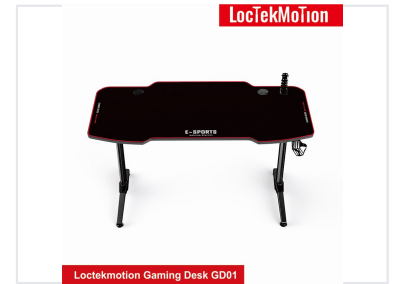

Adjustable Height Gaming Desk with Mouse Pad

This gaming desk features mechanically adjustable height and a full desktop waterproof mouse pad. A headphone hook and cup holder are included for added convenience.

Loctekmotion Gaming Desk GD01

ADDITIONAL IMAGES

Loctekmotion Gaming Desk GD01

Loctekmotion Gaming Desk GD01

Overview

High-Performance Gaming Station

This adjustable height gaming desk is designed to provide an immersive and ergonomic experience for professional gamers and enthusiasts. Featuring a spacious, carbon-fiber textured desktop and a full-surface washable waterproof mouse pad, it combines durability with practical convenience. The integrated storage solutions, including a headphone hook, cup holder, and power strip management, ensure a clutter-free and organized gaming environment.

Physical Dimensions

Dimensions

160 cm Width	75 cm Depth	70 cm Min Height	80 cm Max Height
------------------------	-----------------------	----------------------------	----------------------------

Gross Weight	28 kg
---------------------	-------

Construction & Materials

Materials	Carbon Steel, ABS, PB Board (P2 Standard)
Desktop Finish	Carbon fiber texture

Features

Integrated Accessories

- Full desktop washable waterproof mouse pad
- Headphone hook
- Cup holder
- Power strip storage