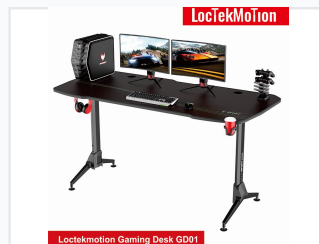

Adjustable Height Gaming Desk with Mouse Pad

This gaming desk features mechanically adjustable height and a full desktop waterproof mouse pad. A headphone hook and cup holder are included for added convenience.

Loctekmotion Gaming Desk GD01

ADDITIONAL IMAGES

Loctekmotion Gaming Desk GD01

Loctekmotion Gaming Desk GD01

Overview

High-Performance Gaming Station

This adjustable height gaming desk is designed to provide an immersive and ergonomic experience for professional gamers and enthusiasts. Featuring a spacious, carbon-fiber textured desktop and a full-surface washable waterproof mouse pad, it combines durability with practical convenience. The integrated storage solutions, including a headphone hook, cup holder, and power strip management, ensure a clutter-free and organized gaming environment.

Physical Dimensions

Dimensions

160 cm Width	75 cm Depth	70 cm Min Height	80 cm Max Height
------------------------	-----------------------	----------------------------	----------------------------

Gross Weight	28 kg
---------------------	-------

Construction & Materials

Materials	Carbon Steel, ABS, PB Board (P2 Standard)
Desktop Finish	Carbon fiber texture

Features

Integrated Accessories

- Full desktop washable waterproof mouse pad
- Headphone hook
- Cup holder
- Power strip storage