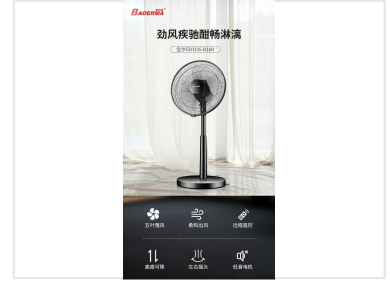

Adjustable Height Five-Blade DC Fan with Remote

This DC fan features a five-leaf design for strong and smooth airflow. It offers adjustable height and oscillating functionality for customized comfort.

ADDITIONAL IMAGES

Product Overview

High-Performance Adjustable DC Fan

This advanced DC fan is engineered for versatile climate control, featuring a powerful five-blade design that ensures strong, smooth, and consistent airflow. With 24 distinct speed settings and a convenient 8-hour timer, it offers precise customization for any environment, from quiet bedrooms to busy offices. The unit includes a smart remote control for effortless operation, allowing users to adjust settings, oscillation, and speed from a distance.

Performance & Features

Key Features	Remote Control, 8-Hour Timer, Oscillating (Left/Right), Adjustable Height, Five-Blade Design
Speed Levels	24

Technical Specifications

Power Consumption

30 W
Power

Logistics & Packaging