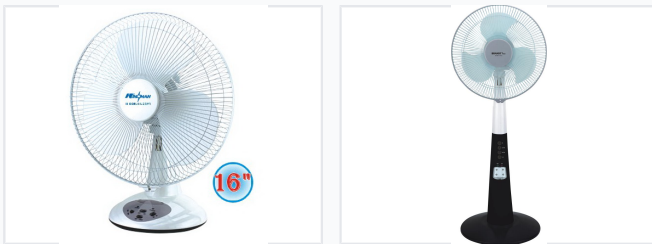

Adjustable Height Electric Fan with Safety Grill

This electrical fan provides efficient airflow for personal comfort. It features a multi-blade design enclosed within a safety grill and is mounted on an adjustable stand for customizable height and angle.

ADDITIONAL IMAGES

Product Overview

Versatile Rechargeable Cooling Solutions

These adjustable electric fans are designed for reliable performance in both home and office environments. Featuring dual AC/DC operation, they ensure consistent airflow even during power outages thanks to integrated rechargeable sealed lead-acid batteries. Each unit includes built-in LED lighting, making them highly practical for use as night lights or emergency illumination.

Technical Specifications

Model Comparison

Model	Fan Size	Battery	LED Count
KL-2312	12 inch	6V 4.0Ah	4
KL-2391	16 inch	6V 7Ah	2
KL-2396	14 inch	6V 7Ah	20

Operational Features

AC/DC Operated, 2-Speed Control, Oscillating Function, Rechargeable