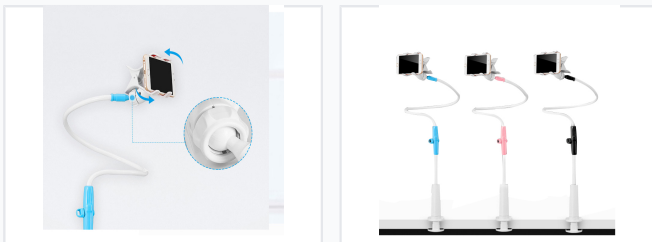

Adjustable Clip-On Cell Phone Holder

This cell phone holder features a strong clip for secure attachment to desks and beds. Its 360-degree rotation and adjustable arm provide optimal viewing angles.

ADDITIONAL IMAGES

Product Overview

Versatile Hands-Free Viewing

This adjustable clip-on holder provides a stable and convenient solution for hands-free viewing on desks, beds, and office surfaces. Featuring a flexible long arm and 360-degree rotation, it allows for optimal positioning of mobile devices to ensure comfort during video calls or media consumption. Built with a durable aluminum-magnesium alloy and PC construction, it combines a secure grip with a sleek, user-friendly design.

Technical Specifications

Features high-quality, durable materials with slip-proof silicone padding to protect your devices.

Available Lengths

- 90cm
- 115cm
- 130cm

Colors

White • Black • Blue • Pink

Materials

PC, Aluminum-magnesium alloy, Silicone

Weight

430 g

Compatibility & Usage

Supports a wide range of devices from 3.5 to 11 inches for universal use.

Supported Device Sizes	3.5 to 11 inches
Maximum Clamp Opening	125 mm
Ideal Applications	Desk, Bedside, Office, Video Calls, Media Viewing