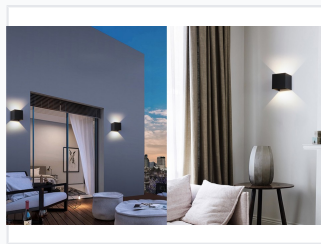

ADDITIONAL IMAGES

Product Overview

Versatile Architectural Lighting

This adjustable beam angle wall light offers a sophisticated, minimalist design suitable for both indoor and outdoor environments. Engineered for versatility, it features customizable beam angles to create precise lighting effects in living rooms, hallways, or courtyards. With an IP65 waterproof rating and energy-efficient performance, this fixture provides a durable and elegant solution for modern residential and commercial spaces.

Technical Specifications

Ingress Protection (IP) Rating

IP65

Beam Control

Adjustable Beam Angle

Installation

Wall-mounted

Application & Usage

Suitable Environments

Living Room, Bedroom, Bathroom, Corridor, Balcony, Stairs, Path, Courtyard

Design Style

Simple and Elegant

Key Features

Product Highlights

- Adjustable beam angle for customizable lighting effects
- IP65 waterproof rating for indoor and outdoor versatility
- Energy-efficient LED lighting technology
- Simple installation process