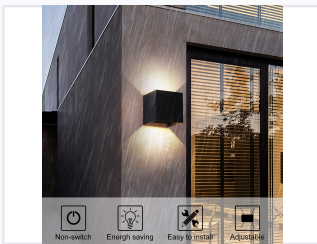

ADDITIONAL IMAGES

Product Overview

Versatile Architectural Lighting

This adjustable beam angle wall light offers a sophisticated, minimalist design suitable for both indoor and outdoor environments. Engineered for versatility, it features customizable beam angles to create precise lighting effects in living rooms, hallways, or courtyards. With an IP65 waterproof rating and energy-efficient performance, this fixture provides a durable and elegant solution for modern residential and commercial spaces.

Technical Specifications

Ingress Protection (IP) Rating

IP65

Beam Control

Adjustable Beam Angle

Installation

Wall-mounted

Application & Usage

Suitable Environments

Living Room, Bedroom, Bathroom, Corridor, Balcony, Stairs, Path, Courtyard

Design Style

Simple and Elegant

Key Features

Product Highlights

- Adjustable beam angle for customizable lighting effects
- IP65 waterproof rating for indoor and outdoor versatility
- Energy-efficient LED lighting technology
- Simple installation process