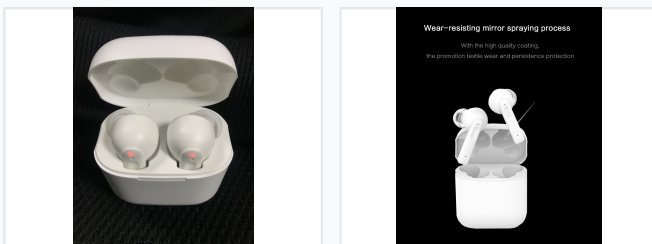

Active Noise Cancelling True Wireless Stereo Earbuds

These true wireless stereo (TWS) earbuds utilize active noise cancellation (ANC) technology. The earbuds feature a wear-resisting coating and come with a charging case.

ADDITIONAL IMAGES

Product Overview

Premium ANC True Wireless Stereo Earbuds

These True Wireless Stereo (TWS) earbuds are engineered for professional-grade audio performance, featuring advanced Active Noise Cancellation (ANC) up to 25dB for an immersive listening experience. Designed with a durable, wear-resisting mirror spraying process, they combine a premium aesthetic with long-lasting build quality. With support for binaural calls, automatic switching, and wide compatibility across Android and iOS devices, these earbuds are a versatile solution for clear communication and high-fidelity audio on the go.