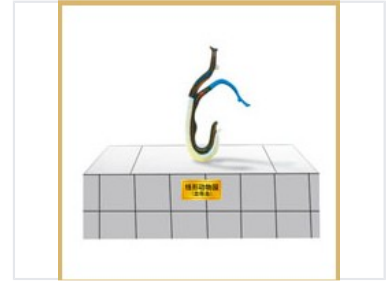

# Abstract Sculpture on Tiled Pedestal

This is an abstract sculpture featuring black, white, and blue elements. The sculpture is displayed on a tiled pedestal with a small, gold-colored sign.

### The Biological Garden Sculpture

The Biological Garden is a sophisticated abstract sculpture designed to serve as a focal point in professional settings. Featuring a bold combination of black, white, and blue elements, the piece offers a dynamic visual aesthetic. It is professionally mounted on a tiled pedestal with a distinct grid pattern, providing a clean and structured base that complements the complexity of the art piece.