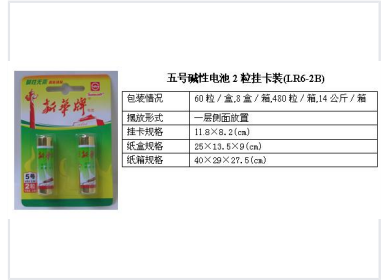

AA Alkaline Batteries Retail Pack

This product is a package containing two AA alkaline batteries, designed for retail display. The packaging specifies dimensions and bulk purchasing information, including packs per box and carton weight.

Product Overview

Reliable Power Solution

These AA alkaline batteries are designed for consistent and dependable performance across a wide range of retail and consumer applications. Packaged in convenient 2-pack hanging cards, they are optimized for retail display and easy shelf stocking. The robust packaging ensures product integrity from the warehouse to the end user.

Technical Specifications

Battery Type	AA Alkaline (LR6)
Pack Configuration	2 batteries per hanging card

Logistics & Packaging

Packaging Hierarchy

Level	Quantity
Packs per Box	60
Boxes per Carton	8
Total Packs per Carton	480

Dimensions

11.8 cm Hanging Card Length	8.2 cm Hanging Card Width

Shipping Dimensions

- Box: 25 x 13.5 x 9 cm
- Carton: 40 x 29 x 27.5 cm

Carton Gross Weight	14 kg