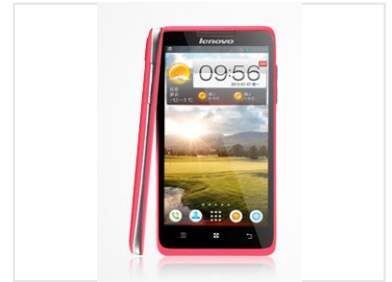

A656 Smartphone with Multimedia Playback

This smartphone features a vibrant display for clear visuals and an intuitive user interface. Designed for everyday communication and entertainment, it offers essential features such as a camera, multimedia playback, and internet connectivity.

Overview

A656 Multimedia Smartphone

The A656 is a versatile smartphone designed for reliable communication and multimedia entertainment. Featuring a 5.0-inch IPS display and a quad-core 1.2 GHz processor, it delivers a responsive user experience for daily tasks. With its slim 9.5 mm profile and dual-SIM capability, this device offers a practical solution for professionals needing connectivity and portability.

Display & Design

Screen Size	5 inch
Display Technology	IPS
Device Thickness	9.5 mm

Performance

Processor Speed

1.2 GHz
Clock Speed

CPU Cores	Quad-core
-----------	-----------

Software & Connectivity

SIM Support