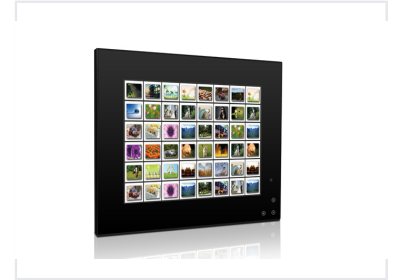

## 9.7-inch Digital Photo Frame

This digital photo frame features a 9.7-inch display for viewing images. It supports external storage and offers adjustable brightness and slideshow transitions.

#### Display Your Memories

This 9.7-inch digital photo frame is designed to showcase your cherished memories with clarity and ease. Featuring a user-friendly interface, it allows for seamless navigation and customizable slideshows to fit your personal style. Its sleek design seamlessly complements any home or office decor, making it an ideal choice for both personal use and gifting.

### Display & Performance

Screen Size	9.7 inch
Adjustable Settings	Brightness, Slideshow Transitions