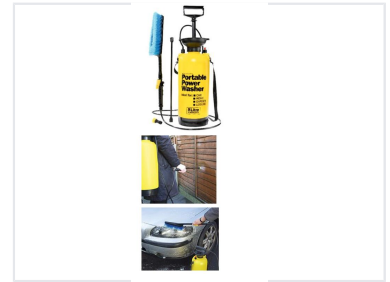

8L Portable Hand Pump Pressure Washer

This 8L portable power washer offers a versatile cleaning solution for various applications. Its hand-pumped pressure system ensures convenience and portability without needing external power sources.

Overview

Portable Cleaning Solution

This 8L portable hand pump pressure washer offers a versatile and eco-friendly cleaning solution for professional and personal use. Designed for maximum mobility, it operates without the need for electricity or a direct hose connection, making it ideal for car washing, window cleaning, and garden maintenance. The unit features a manual hand-pump mechanism for pressure generation and includes specialized attachments for scrubbing and rinsing.

Technical Specifications

Tank Capacity	8 L
Hose Length	2.5 m
Spray Extension Length	43 cm

Features

Key Features

- Trigger operated hand grip
- Built-in pressure release valve
- Soft bristle brush attachment
- Water saving design
- Portable, no electricity required