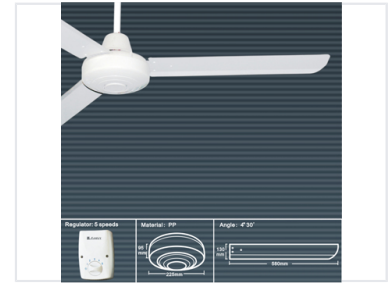

85W Ceiling Fan with 5-Speed Regulator

This ceiling fan operates at 220V/50HZ with a motor size of $\varnothing 163 \times 14.4$ mm. It features a 5-speed regulator and blades set at a 4*30 degree angle for optimal air circulation.

Product Overview

High-Performance Cooling Solution

This 56-inch ceiling fan is engineered for reliable air circulation in professional and commercial environments. Powered by an 85W motor, it delivers consistent airflow with a 5-speed regulator for precise climate control. Its durable iron and PP construction ensures longevity and stable operation under continuous use.

Temperature Rising 75 K

Physical Design

Component Dimensions

Component	Measurement
Regulator Size	95mm
Canopy Diameter	225mm
Blade Length	580mm
Blade Width	130mm

Fan Size 56 inch

Materials Iron, PP

Blade Angle 4 * 30 degrees