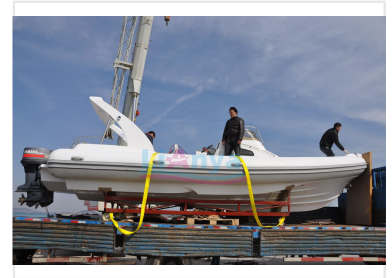

8.3m Rigid Inflatable Boat (RIB) Motor Yacht

This 8.3m rigid inflatable boat (RIB) is a versatile motor yacht suitable for various water activities. Its rigid hull provides stability, while the inflatable tubes offer buoyancy and shock absorption.

ADDITIONAL IMAGES

Overview

Versatile 8.3m Rigid Inflatable Boat

This 8.3-meter Rigid Inflatable Boat (RIB) is designed for a balance of high-performance speed and exceptional stability. Featuring a robust rigid hull combined with durable inflatable tubes, it offers superior buoyancy and shock absorption for a smooth ride. Whether utilized as a professional yacht tender, a fishing vessel, or for recreational power boating, this craft provides the safety and maneuverability required for diverse water environments.

Dimensions

Key Dimensions

Measurement	Value
Full Length	8.3m
Inside Length	8.1m
Full Width	3.0m
Inside Width	1.7m

Performance & Capacity

Performance Metrics

20 people

Max Passengers

2300 kg

Certifications CE Certified	
Ideal Applications	Yacht Tender, Fishing, Recreational, Power Boat