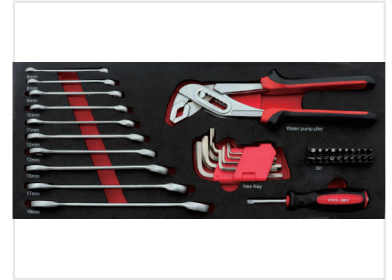

# 82-Piece 1/4" and 1/2" Drive Socket and Tool Set

This comprehensive 82-piece tool set includes a variety of 1/4" and 1/2" drive sockets, ratchets, wrenches, pliers, screwdrivers, and other essential hand tools. The tools are organized in a multi-tiered cantilever toolbox for easy access and storage.

## ADDITIONAL IMAGES

### Professional 82-Piece Tool Solution

This comprehensive 82-piece socket and tool set is designed for versatility, covering a wide range of automotive, mechanical, and general repair tasks. The collection features both 1/4" and 1/2" drive components, ensuring compatibility with diverse fasteners and applications. Housed in an organized storage system, this set provides professionals and DIY enthusiasts with a complete, reliable toolkit for demanding environments.