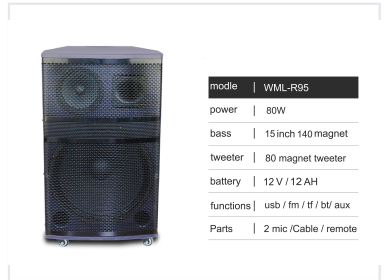

80W Portable Audio Speaker System with Dual Microphones

This audio speaker system provides 80W of powerful sound. It features a 15-inch bass driver and multiple connectivity options such as USB, FM, TF card, Bluetooth and AUX input.

Product Overview

Professional Portable Audio Performance

The WML-R95 is a high-output 80W portable audio system designed for versatility and clear sound delivery. Featuring a powerful 15-inch bass driver paired with a dedicated tweeter, it ensures a balanced frequency response for various applications. With an integrated rechargeable battery and multiple connectivity options including Bluetooth, it serves as a robust mobile audio solution for professional environments.

Technical Specifications

Rated Power Output

80 W
Power Output

Driver Configuration

Component	Specification
Bass Driver	15 inch (140 magnet)
Tweeter	80 magnet

Power and Battery

Battery Capacity	12 Ah
System Voltage	12V

Connectivity

Supported Inputs	USB, FM Radio, TF Card, Bluetooth, AUX
------------------	--

Included Accessories

Box Contents

- 2 x Wireless Microphones
- 1 x Power Cable
- 1 x Remote Control