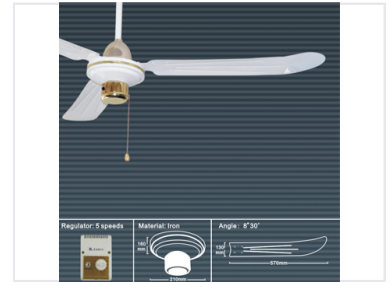

80W Ceiling Fan with 5-Speed Regulator

This ceiling fan operates at 220V/50Hz with a motor size of 163x13mm. It features an adjustable 5-speed regulator to customize airflow in any room.

Overview

High-Performance Ceiling Fan

This 56-inch ceiling fan is designed for consistent and reliable air circulation in professional or commercial settings. Built with a durable iron construction, it features a 5-speed regulator to allow for precise airflow control. With an 80W motor and optimized blade angles, this unit provides efficient cooling performance for various environments.

Detailed Dimensions

Component	Height	Other Dim
Upper Section	160	210mm Diameter
Blade	130	570mm Length

Fan Size	56 inch
Motor Size	163x13mm
Blade Angle	8°30'
Material	Iron