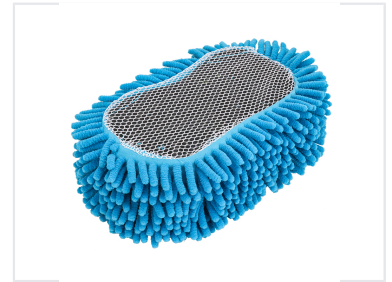

8-Shaped Microfiber Car Wash Sponge

This 8-shaped sponge combines a microfiber exterior with a sponge core for effective car washing. The design ensures comfortable handling and thorough cleaning without scratching the vehicle's surface.

ADDITIONAL IMAGES

Product Overview

Professional Grade Car Wash Sponge

This 8-shaped cleaning tool combines a high-absorbency sponge core with a premium microfiber exterior, designed specifically for efficient and scratch-free vehicle maintenance. The ergonomic shape ensures comfortable handling and easy access to tight areas, while the gentle microfiber material effectively lifts dirt and grime without damaging vehicle paint. Perfect for both professional detailers and car enthusiasts, this durable, reusable sponge provides a streak-free clean for cars, trucks, and SUVs.

Technical Specifications

Dimensions

24 cm

Length

10 cm

Width

5 cm

Height

Design Features

- Ergonomic 8-shape design
- Sponge core for water retention
- Microfiber outer layer for scratch-free cleaning

Material Composition

80% Polyester, 20% Nylon

Usage & Benefits

Suitable For

Cars • Trucks • SUVs • Professional Detailing