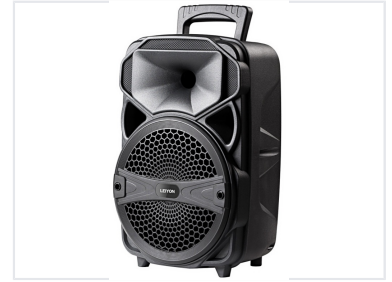

# 8-Inch Portable Bluetooth Speaker

This portable Bluetooth speaker system delivers high-quality audio in a stylish design. It features an 8-inch driver and a built-in handle for easy portability.

### Portable Audio Solution

This 8-inch portable Bluetooth speaker is designed for versatile audio performance, featuring a robust enclosure and a built-in handle for easy transport. It offers a comprehensive multimedia experience with support for Bluetooth, USB, TF card, and FM radio inputs, making it suitable for both indoor and outdoor environments. With integrated karaoke support and dynamic LED lighting, it delivers an engaging audio-visual experience for various settings.

## Audio Performance

Amplifier System	8W Hi-Fi classic D amplifier
Driver Size	8 inch

### Design Features

Built-in handle • Honeycomb grill • LED lighting

Dimensions (W x H x D)	244 x 366 x 182 mm
Weight	1.9 kg