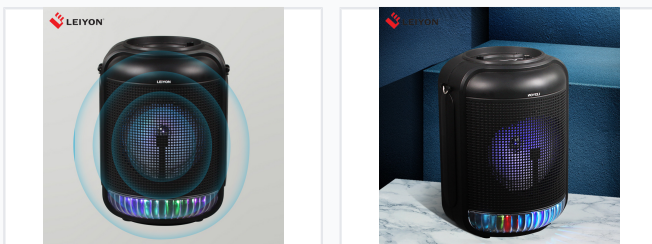

8-Inch Portable Bluetooth Speaker with USB/TF/FM/AUX Playback and Karaoke

This portable Bluetooth speaker delivers powerful audio performance from its 8-inch driver. It features multiple input options including Bluetooth, USB, TF card, FM radio, and AUX input, plus a karaoke function.

ADDITIONAL IMAGES

Overview

Portable 8-inch Bluetooth speaker system featuring multiple playback options and integrated LED lighting effects.

Portable Audio Solution

This versatile 8-inch portable speaker system is designed for both indoor and outdoor audio entertainment. It features robust connectivity options including Bluetooth 5.0, USB, TF card, and FM radio, alongside an integrated karaoke function with digital echo. Built for convenience, it includes a rechargeable 1800mAh battery and LED lighting, making it an ideal choice for parties and events.

Audio Performance

Output Power

8 W

Rated Power

Audio Features

Hi-Fi Class D Amplifier, Digital Echo, Karaoke Support, FM PLL Digital Tuner

Connectivity

Input Sources

Voltage	3.7 V
---------	-------

Physical Specifications

Dimensions (W*H*D)	260*350*250mm
--------------------	---------------

Weight	1.3 kg
--------	--------

Display Type	4-digit LED
--------------	-------------