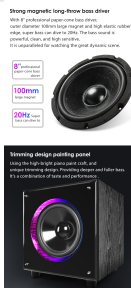

8-Inch Active Subwoofer for Home Theater

This 8-inch active subwoofer delivers powerful bass for home theater systems. It features phase control, volume control, and a crossover point adjustable from 50Hz to 150Hz.

ADDITIONAL IMAGES

Overview

Professional 8-Inch Active Subwoofer

This high-performance 8-inch active subwoofer is designed to deliver deep, clean, and impactful bass for home theater and audio systems. Featuring a robust 100W RMS amplifier and an adjustable crossover, it provides precise control over low-frequency output to ensure a seamless match with satellite speakers. The unit is housed in a durable wooden enclosure with a high-bright piano-painted front panel, combining aesthetic elegance with superior acoustic performance.

Frequency Response

50Hz - 150Hz

Phase Control

0 - 180 degrees

Connectivity & Controls

Equipped with volume, phase, and crossover point controls for optimal sound tuning.

Versatile connectivity including line-level and high-level inputs to match various audio systems.

Input Interfaces	RCA Stereo Input, High-Level Input
Output Interfaces	RCA Stereo Output
Power Input	AC 110V-240V / 50-60Hz

Physical & Build

The high-bright piano paint finish and professional paper-cone driver offer both aesthetic appeal and deep, clean bass.