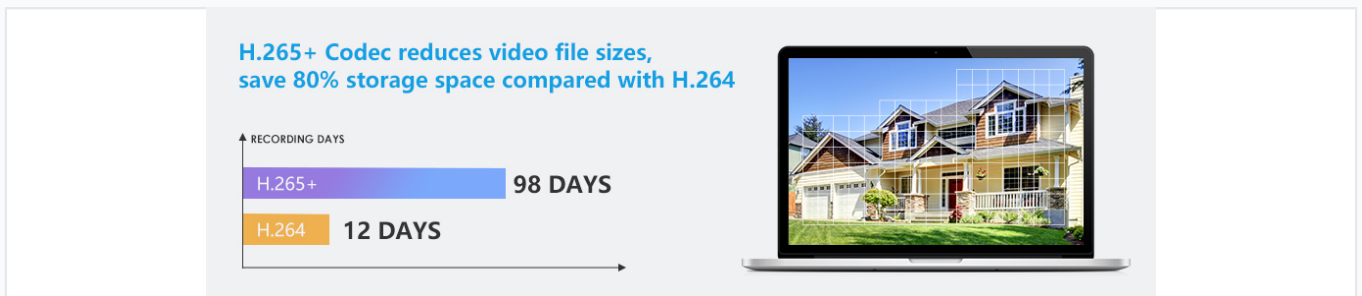

NVR & System Performance

H.265+ compression provides significantly longer recording durations.

Storage Efficiency

80 %

Storage Savings vs H.264

98 days

Estimated Recording Days (H.265+)

NVR Channels	8
Compression Standard	H.265+
Playback Sync	4CH sync at 15fps per channel
Video Outputs	VGA, HDMI