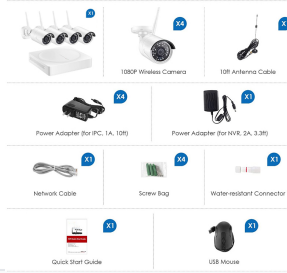

Package Contents

What is included

Comprehensive kit including all necessary accessories for immediate installation.

What's in the Box

- 1x Wireless NVR
- 4x 1080P Wireless Cameras
- Power Adapters (NVR & IPC)
- Antenna Cables
- Network Cable
- USB Mouse
- Water-resistant Connectors
- Quick Start Guide