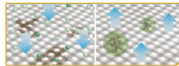

Advanced Technology

Spray rinsing for reduction of residues

Deep steam technology penetrates fabrics to dissolve stains, while spray rinsing ensures thorough detergent removal.

Cleaning Technology

Deep Steam • Spray Rinsing • Variable Speed Control