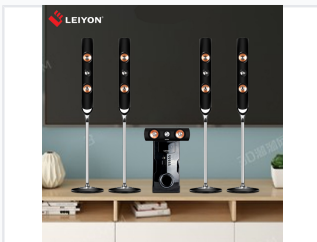

ADDITIONAL IMAGES

Overview

Immersive 5.1 Surround Sound Experience

This 75W Multimedia Home Theater System is designed to transform any room into a personal cinema with its comprehensive 5.1 channel configuration. Featuring a powerful subwoofer, a dedicated center speaker, and four tower satellites, it delivers high-fidelity audio with crystal-clear highs and deep bass. The system offers versatile connectivity options including Bluetooth, USB, and FM radio, making it an ideal all-in-one audio solution for movies, music, and gaming.

Performance

Power Configuration

75 W

Total Power

25 W

Subwoofer

10 W

Satellite (x5)

Connectivity

Input Sources	Bluetooth 3.0+EDR, USB 2.0, SD Card, FM Radio, AUX, 5.1CH Input
Bluetooth Version	BT3.0 + EDR

Audio Features

Audio Specifications

- Hi-Fi Class D Amplifier
- 2CH Virtual 5.1CH Surround Sound
- PLL Digital FM Receiver
- Supports MP3 and WMA audio formats