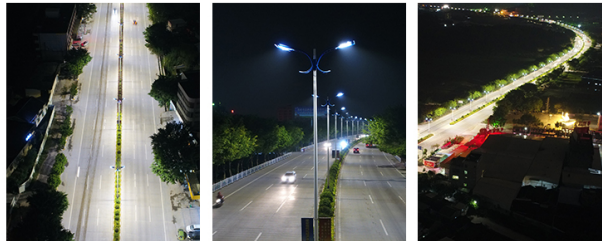

75W LED Street Light for Yard and Court Lighting

This shoebox-style LED light is designed for illuminating confined outdoor areas where security is essential. It combines LED efficiency with a traditional form factor to provide effective lighting while minimizing light spillage.

ADDITIONAL IMAGES

Product Overview

APPLICATIONS:

Professional lighting solution for residential and commercial outdoor spaces.

Professional Area Lighting

The Shoebox LED area light is engineered for high-performance outdoor illumination in confined spaces such as carparks, driveways, and small sports arenas like tennis or bocce courts. By combining traditional form factors with modern, energy-efficient LED technology, it provides precise illumination while minimizing unwanted light spillage. This durable solution prioritizes security and safety, delivering operational excellence across both commercial and residential applications.

Optimized form factor for precise light control and application efficiency.

IP Rating

IP65

Ideal Applications

Carpark, Driveway, Tennis Court, Bocce Arena, Security Lighting