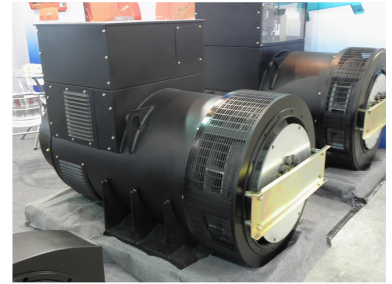

700-2500KVA Brushless AC Generator

This brushless AC generator is designed for power generation applications. It is available in a range of power outputs from 700 to 2500 KVA and features a brushless excitation system for reduced maintenance and improved reliability.

ADDITIONAL IMAGES

Product Overview

High-Capacity Brushless AC Generator

This high-capacity brushless AC generator is engineered for demanding power generation applications, offering a power range of 700 to 2500 KVA. Designed for both industrial and commercial use, it features robust construction with VPI Global varnished systems for enhanced durability. Its brushless design ensures reduced maintenance requirements and improved reliability, while the 2/3 winding pitch and low reactance design make it highly suitable for handling nonlinear loads.

Technical Specifications

Power Capacity

700 KVA

Min Power

2500 KVA

Max Power

Performance Capabilities

- High efficiency operation
- Suitable for nonlinear loads
- Various voltage output options
- Optional control system & accessories available

Key Design Features

Brushless Construction, Low Reactance, 2/3 Winding Pitch, VPI Global Varnished System