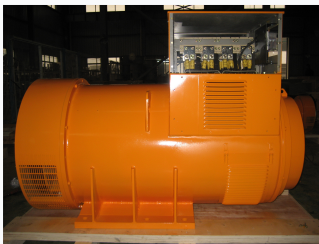

700-2500KVA Brushless AC Generator

This brushless AC generator is designed for power generation applications. It is available in a range of power outputs from 700 to 2500 KVA and features a brushless excitation system for reduced maintenance and improved reliability.

ADDITIONAL IMAGES

Product Overview

High-Capacity Brushless AC Generator

This high-capacity brushless AC generator is engineered for demanding power generation applications, offering a power range of 700 to 2500 KVA. Designed for both industrial and commercial use, it features robust construction with VPI Global varnished systems for enhanced durability. Its brushless design ensures reduced maintenance requirements and improved reliability, while the 2/3 winding pitch and low reactance design make it highly suitable for handling nonlinear loads.

Technical Specifications

Power Capacity

700 KVA

Min Power

2500 KVA

Max Power

Performance Capabilities

- High efficiency operation
- Suitable for nonlinear loads
- Various voltage output options
- Optional control system & accessories available