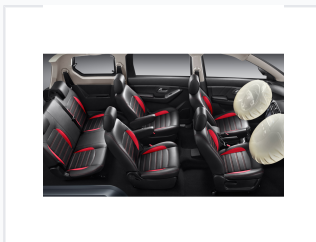

7-Seat Compact SUV with 933L Trunk Space

This 7-seat compact SUV features a 2721mm wheelbase and a large 933L trunk. It is designed to be versatile and cost-effective for both business and household use.

ADDITIONAL IMAGES

Overview

Versatile 7-Seat Compact SUV

This compact SUV offers a brand-new, modern design tailored for both business and household use. It features a spacious interior with a 2721mm wheelbase and flexible seating for up to seven passengers. With an impressive 933L trunk capacity, this vehicle balances practicality, comfort, and utility for diverse driving needs.

Key Features

Trunk Space

933 L

Trunk Capacity

Seating Capacity

7

Wheelbase

2721 mm

Exterior Design

Exterior Highlights

Projector Headlights, Chrome Grille, Roof Rails, Alloy Wheels, Side Steps, Rear Spoiler

Interior Comfort

Interior Specifications

- Black leather upholstery with red accents
- Three-row seating configuration
- Adjustable front headrests
- Integrated front airbags
- Second-row individual armrests