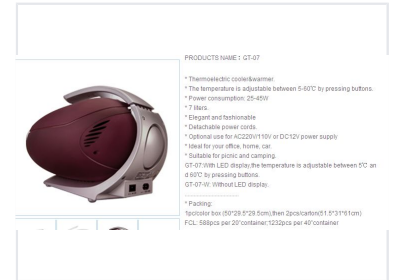

7-Liter Thermoelectric Cooler and Warmer

This thermoelectric device functions as both a cooler and a warmer with a 7-liter capacity. Temperature is adjustable between 5-60°C and it can be powered by AC or DC.

Product Overview

Versatile Thermal Control

This 7-liter thermoelectric cooler and warmer offers a flexible solution for keeping beverages and food at the perfect temperature. With adjustable settings ranging from 5°C to 60°C, it is ideal for maintaining items cold or warm as needed. Designed for versatility, it supports both AC and DC power inputs, making it an excellent companion for home, office, car, or outdoor camping use.

Technical Specifications

Power Consumption

25 W Minimum Power	45 W Maximum Power
------------------------------	------------------------------

Available Models

- GT-07 (with LED display)
- GT-07-W (without LED display)

Capacity	7 L
Temperature Range	5°C - 60°C
Supported Power	AC 220V, AC 110V, DC 12V

Logistics & Packaging

Packaging Dimensions

Item	Dimensions (cm)
Color Box (1pc)	50 x 29.5 x 29.5
Carton (2pcs)	51.5 x 31 x 61