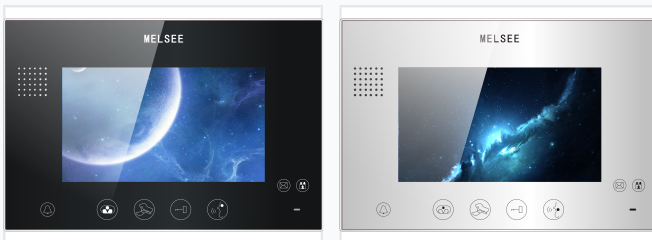

7-Inch TFT-LCD Touch Button Indoor Monitor

This 7-inch TFT-LCD indoor monitor is designed for smart home and building automation systems. It enhances security by providing a clear display for monitoring and communication with backlit touch buttons.

ADDITIONAL IMAGES

Overview

Advanced Indoor Monitoring Solution

This 7-inch TFT-LCD indoor monitor is designed to enhance security and convenience in modern residential and commercial environments. Featuring a high-resolution color display and intuitive backlit touch buttons, it offers seamless control over access and communication. The device supports essential functionalities including two-way audio, remote unlocking, and direct communication with guard stations or lifts.

Display & Design

Screen Size	7 inch
Display Technology	TFT-LCD Color Display
Available Finishes	Gold, Silver, Brown, Black, White

Features & Functionality

Core Functions

- Talking
- Unlocking
- Monitoring
- Call Guard Station
- Call Lift
- SOS
- Check Message