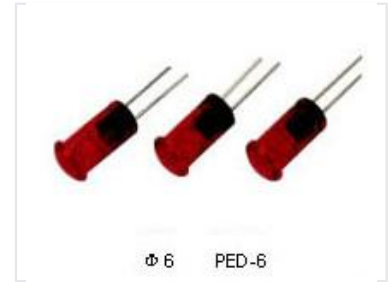

6mm Red Diffused LED Indicator Light

This 6mm diffused red LED indicator light is suitable for emergency and security lighting. It features a compact cylindrical package with axial leads for easy installation.

Overview

6mm Red Diffused LED Indicator Light

This 6mm red diffused LED indicator light is designed for reliable visual signaling in emergency and security lighting applications. Its compact cylindrical package and axial lead design ensure straightforward installation into panels or circuit assemblies. The diffused lens provides consistent light distribution for clear, dependable status indication.

Physical Characteristics

Mounting Diameter	6 mm
Package Type	Cylindrical
Termination	Axial Leads

Technical Specifications

Light Color	Red
Model ID	PED-6
Lens Type	Diffused

Applications

Recommended Uses	Emergency Lighting, Security Systems, Status Indication
------------------	---