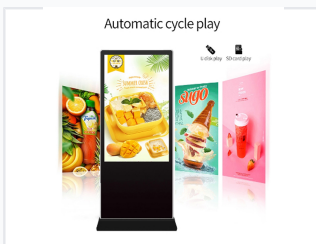

65-Inch Floor Standing LCD Kiosk

This 65-inch floor-standing LCD kiosk supports both Android and Windows operating systems. It is an all-in-one solution for digital signage, advertising, and interactive information display.

ADDITIONAL IMAGES

Overview

Intelligent Floor-Standing Digital Signage

This 65-inch floor-standing LCD kiosk serves as an all-in-one digital signage solution designed for high-impact advertising and information display. Supporting both Android and Windows operating systems, it offers versatile playback options including automatic cycle play, U disk, and SD card support. With features like UHD resolution, intelligent split-screen functionality, and remote control, this unit is an ideal choice for retail environments, hospitality venues, and public spaces.

Connectivity

- Wi-Fi
- U disk
- SD card

Operating Systems

Android, Windows

Features

Playback Capabilities

- Automatic cycle play
- Intelligent split screen
- HD/UHD video playback

Control