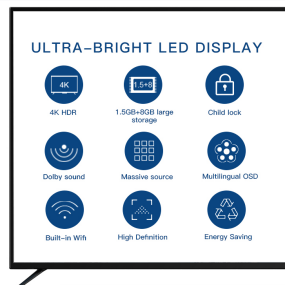

65-inch 4K UHD Smart LED Television

This 65-inch 4K UHD Smart LED TV provides high-resolution digital images and seamless integration with streaming services. The flat screen design and smart capabilities offer an enhanced user experience.

ADDITIONAL IMAGES

Product Overview

Comprehensive feature set including 4K HDR, Dolby Sound, and 8GB storage.

Premium 65-Inch 4K Smart Entertainment

This 65-inch 4K UHD Smart LED Television delivers an immersive viewing experience with over 800 million pixels for unparalleled clarity. Equipped with advanced HDR technology and a wide 178° viewing angle, it ensures vibrant colors and sharp details from anywhere in the room. Designed for the modern home, it features built-in streaming apps, intelligent noise reduction, and a sleek flat-screen design.

AVL Auto Volume Leveler

UHD UHD Visual Feast

Integrated Digital Noise Reduction and Auto Volume Leveling for a superior feast for the senses.

Display Resolution

3840 px

Horizontal Pixels

2160 px

Vertical Pixels

Digital TV Support

DVB-T/T2, DVB-S/S2, ATSC, ISDB-T

Physical Dimensions

Intuitive remote control with one-key access to major streaming applications.

Size Specifications

Dimension	Measurement
Width	1460 mm
Height (without stand)	904 mm
Stand Height	236 mm
Screen Size	65 Inch