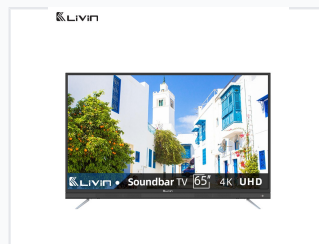

65-inch 4K HDR Ultra Thin Smart LED Television with Soundbar

This 65-inch 4K HDR Ultra Thin Smart TV delivers stunning picture quality and immersive sound. Designed for both hotel and home use, it features a built-in soundbar and smart functionality.

ADDITIONAL IMAGES

Overview

The EL-Series 65-inch UHD Smart TV features a sleek design with an integrated soundbar.

Premium 65-inch 4K Smart Entertainment Hub

This 65-inch Smart LED TV combines stunning 4K UHD resolution with High Dynamic Range (HDR) to deliver a cinematic visual experience. Designed for both high-end hospitality and home entertainment, it features an integrated soundbar with Dolby sound effects for immersive audio without extra equipment. With built-in Wi-Fi and pre-installed streaming apps, it provides a complete, plug-and-play entertainment solution in an ultra-thin, modern chassis.

Display Performance

4K ULTRA-HIGH CLEAR QUALITY

178°
wide viewing angle

3840 x 2160
more than 800million total pixels

Experience 3840 x 2160 resolution with a wide 178-degree viewing angle.

DNR Digital Noise Reduction