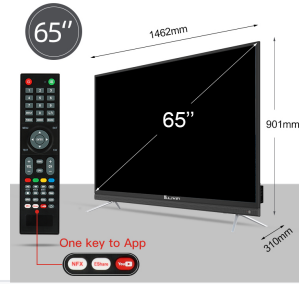

250 cd/m2

Brightness

178 °

Viewing Angle

Panel Specifications

Feature	Detail
Aspect Ratio	16:9 / 4:3
Contrast Ratio	3,000,000:1 (DCR)
Response Time	3/5ms (Typ. G to G)
Display Colors	16.7M
Technology	4K HDR, UHD, LED

Sound Configuration

Component	Specification
Speaker Type	Integrated Bottom Soundbar
Speaker Quantity	4 Full-range speakers
Output Power	2 x 7W (8Ω)
Audio Enhancements	Dolby Sound, Auto Volume Leveler (AVL), Digital Noise Reduction (DNR)

Physical Dimensions

Detailed dimensions for the 65-inch unit and one-key access remote control.

Unit Dimensions

Dimension	Measurement
Width	1462 mm
Height	901 mm
Depth	310 mm

Compliance & Quality

Certifications	CE, CB, CQC, SGS, ISO 9001
----------------	----------------------------