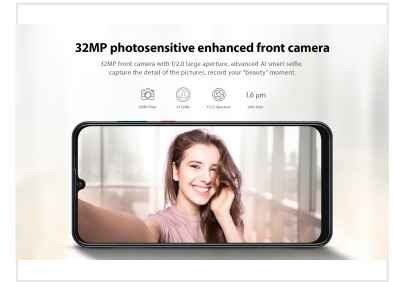

# 6.3" FHD+ Display Smartphone with 32MP Front Camera

This smartphone features a 6.3-inch FHD+ display with a 90.3% screen-to-body ratio for an immersive viewing experience. Its 32MP front camera with AI enhancements captures detailed selfies.

## ADDITIONAL IMAGES

### Professional Immersive Smartphone

This high-performance smartphone features a stunning 6.3-inch FHD+ immersive display with a 90.3% screen-to-body ratio for an expansive viewing experience. It is powered by an efficient Octa-core processor and is equipped with a high-resolution 32MP AI-enhanced front camera for superior photography. Designed with a sophisticated aesthetic, the device combines advanced technology with a sleek, ceramic-like finish.

### Key Display Metrics

**6.3 inch**

Display Size

**90.3 %**

Screen-to-body Ratio

**400 PPI**

Pixel Density