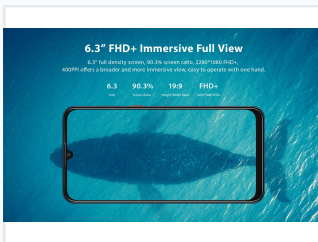

ADDITIONAL IMAGES

Overview

Professional Immersive Smartphone

This high-performance smartphone features a stunning 6.3-inch FHD+ immersive display with a 90.3% screen-to-body ratio for an expansive viewing experience. It is powered by an efficient Octa-core processor and is equipped with a high-resolution 32MP AI-enhanced front camera for superior photography. Designed with a sophisticated aesthetic, the device combines advanced technology with a sleek, ceramic-like finish.

Display & Design

Key Display Metrics

6.3 inch

Display Size

90.3 %

Screen-to-body Ratio

400 PPI

Pixel Density

Display Specifications

Feature	Specification
Resolution	2280*1080 FHD+
Aspect Ratio	19:9
Finish	Ceramic-like multi-layer stacking

Hardware & Battery

Processor Clock Speed	2.1 GHz
Battery Capacity	3200 mAh