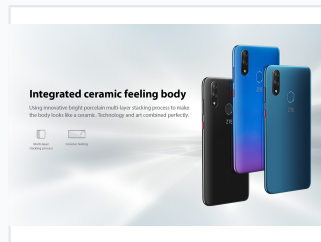

ADDITIONAL IMAGES

Overview

Professional Immersive Smartphone

This high-performance smartphone features a stunning 6.3-inch FHD+ immersive display with a 90.3% screen-to-body ratio for an expansive viewing experience. It is powered by an efficient Octa-core processor and is equipped with a high-resolution 32MP AI-enhanced front camera for superior photography. Designed with a sophisticated aesthetic, the device combines advanced technology with a sleek, ceramic-like finish.

Display & Design

Key Display Metrics

6.3 inch

Display Size

90.3 %

Screen-to-body Ratio

400 PPI

Pixel Density

Display Specifications

Feature	Specification
Resolution	2280*1080 FHD+
Aspect Ratio	19:9
Finish	Ceramic-like multi-layer stacking

Hardware & Battery

Processor Clock Speed	2.1 GHz
Battery Capacity	3200 mAh